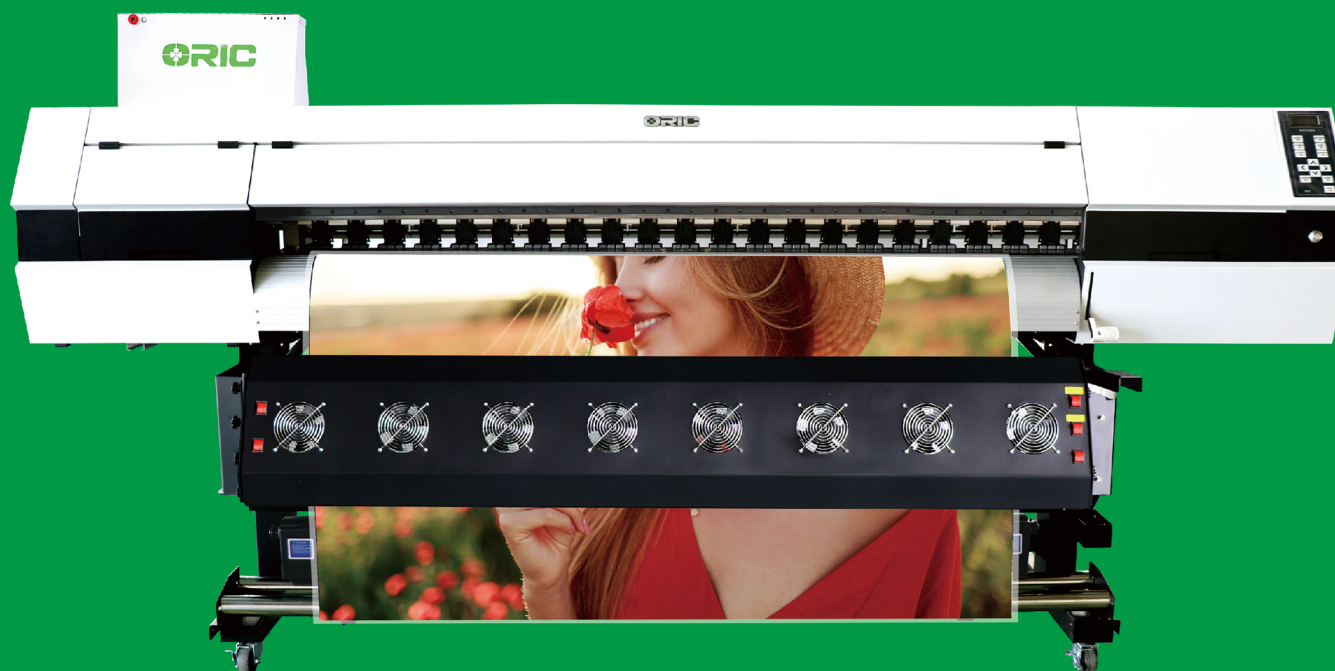

# OR-1802A

1.8m Eco Solvent Printer / Water base Dye Printer (with 2 I3200-E1/A1 heads)

ORIC Water base Dye / Eco Solvent Ink

2 x Epson I3200-E1/A1

CMYK